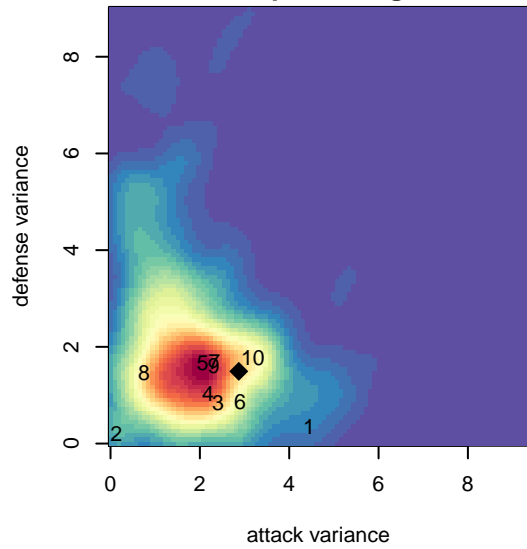

Crossfire OR LOSC Blue I G05

Crossfire Oregon
 Lake Oswego, OR
 G05 total strength=835
 attack=1.15 defense=1.11
 fall league = PTT G05 Div 1 Red
 spr league = Spr OYS G05 Div 1 Red

alt names used:
 LOSC 05G Blue 1
 LOSC BLUE I 2005
 LOSC BLUE I 2005 (OR)
 LOSC Rapids – 2005 Blue I
 LOSC 05G Blue 1

Venues played:
 2016 Clash At the Border Div 2 Gold U12
 2016 PCU Summer Classic U12 Silver Red
 2016 Oswego Nike Cup Silver U12
 2016 PTT G05 Division 1 Red
 2016 Spr OYS G05 Division 1 Red

**attack and defense variance (black dot)
relative to other teams
and top 10 in region**