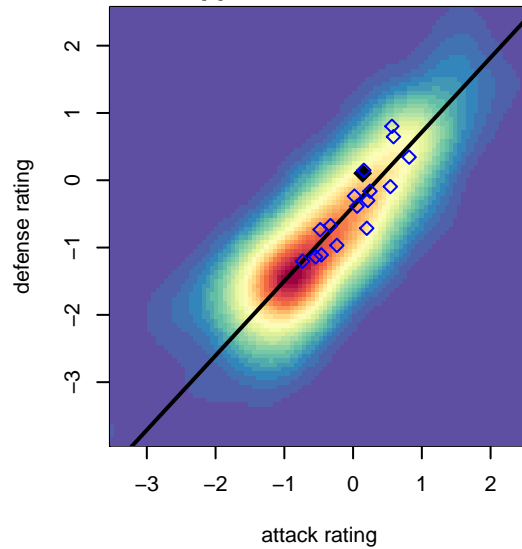

**attack and defense rating
relative to others at age
and all opponents in last 13 months**