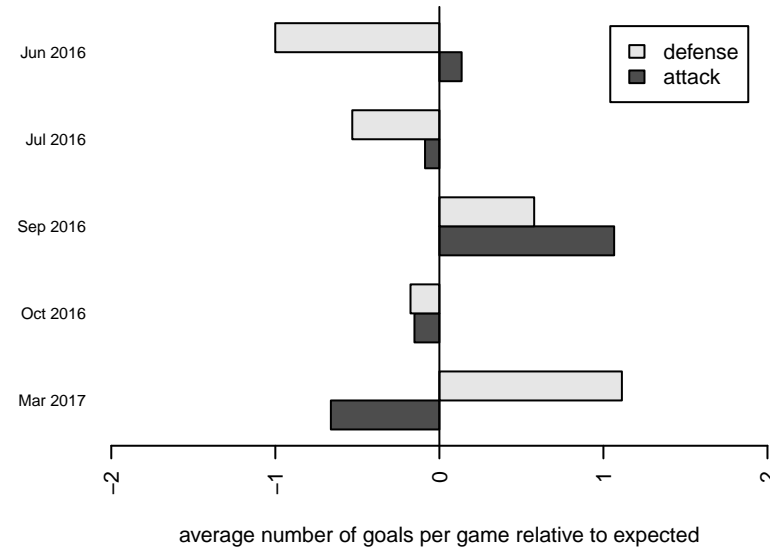

Performance relative to 13 month average