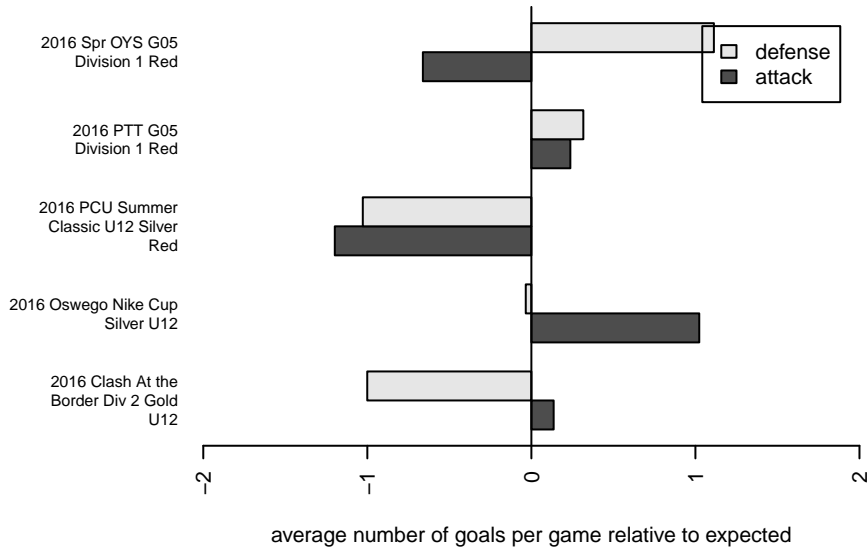

Performance relative to 13 month average