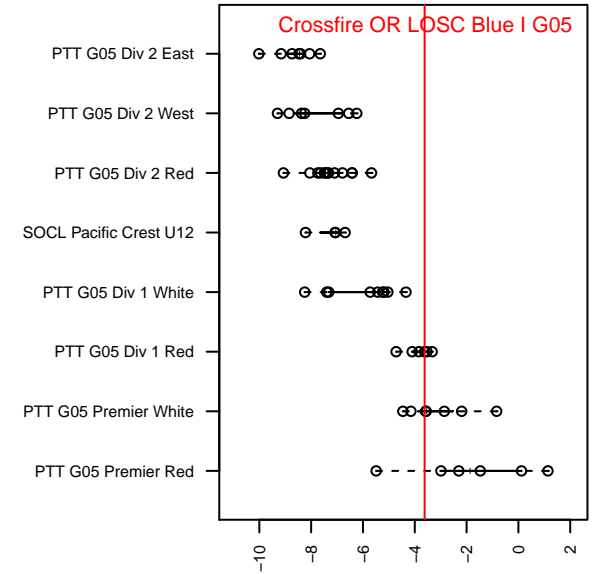

**attack and defense rating
relative to others at age
and all opponents in last 13 months**