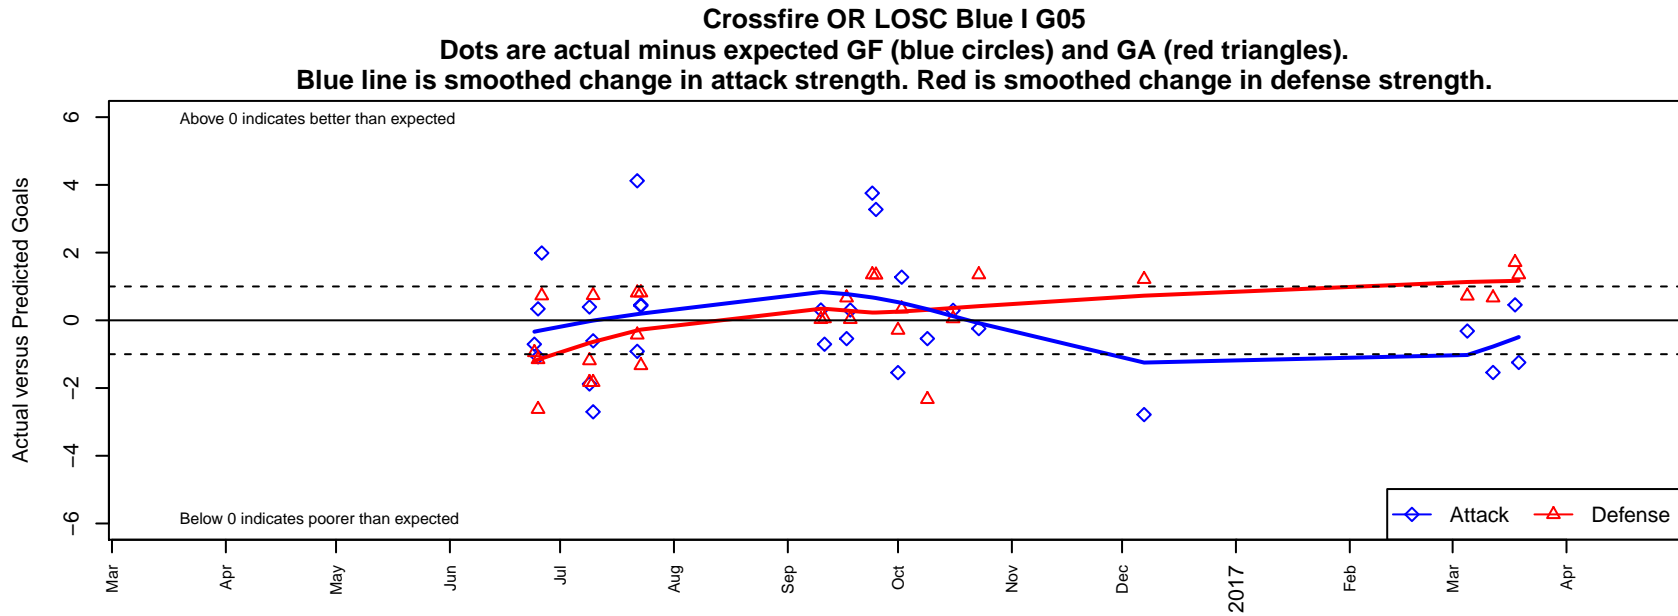

**attack and defense variance (black dot)
relative to other teams
and top 10 in region**

**attack and defense rating
relative to others at age
and all opponents in last 13 months**

Crossfire OR LOSC Blue I G05

Crossfire Oregon
Lake Oswego, OR
G05 total strength=835
attack=1.15 defense=1.11
fall league = PTT G05 Div 1 Red
spr league = Spr OYS G05 Div 1 Red

alt names used:
LOSC 05G Blue 1
LOSC BLUE I 2005
LOSC BLUE I 2005 (OR)
LOSC Rapids – 2005 Blue I
LOSC 05G Blue 1

Venues played:
2016 Clash At the Border Div 2 Gold U12
2016 PCU Summer Classic U12 Silver Red
2016 Oswego Nike Cup Silver U12
2016 PTT G05 Division 1 Red
2016 Spr OYS G05 Division 1 Red